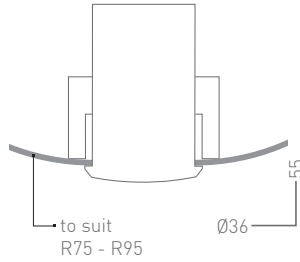

DATA SHEET

KLIKLED® LEDpod

Optics		Clear Lens				
Beam Angle		NSP	SP	NFL	FL	SPR
System W	Current mA	System Lumens ¹				
2.1	175	163	148	144	147	144
2.9	250	226	205	200	204	200
4.1	350	307	280	272	278	272
6.1	500	389	369	360	368	361

NSP - narrow spot 25° · SP - spot 31° · NFL - narrow flood 36° · FL - flood 40° · SPR - spreader 29x44°

Colour	2200°K · 2700K · 3000K · 4000K · 5000K · Red · Green · Blue · Amber · PC Amber · RGBW
CRI	80-85
Binning	2 McAdam Step
Driver	Input 24VDC (42VDC optional) / Output 175 - 500mA Constant Current
Control	DALI · 1-10V · DMX*
Mounting	custom keyed tamper proof mounting screw
Distribution	symmetrical
Tube Size	Ø150 - Ø190mm, Max. wall 6mm †
Cut out	Ø32mm
Weight	0.088kg

* DMX control is for overall dimming only and not for individually addressed LEDpods

† Others sizes available upon request

¹ Lumen output based on 3000K

LPODXL32R85 20210303