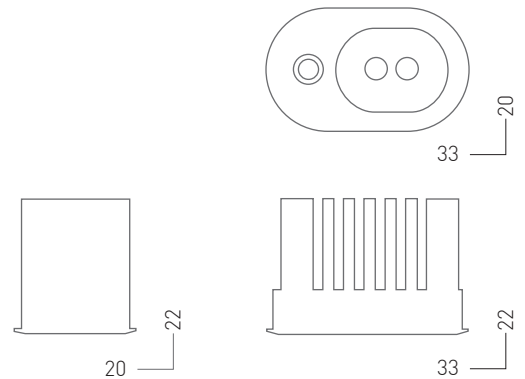

DATASHEET

KLKLED Duo EM is a new style of emergency light, designed to have a smaller form factor than regular emergency lights

features

- Colour matched bezel
- Optically designed acrylic lens
- Large heat sink with excellent mass and surface areas for efficient heat dissipation
- Selectable red/green status indicator lights
- Integrated test switch
- Small designed form factor