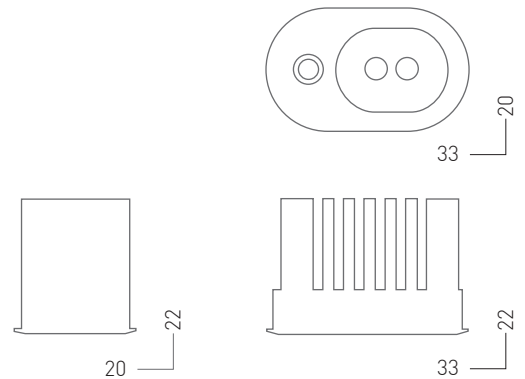

## DATASHEET

KLIKLED Duo EM is a new style of emergency light, designed to have a smaller form factor than regular emergency lights

### features

- Colour matched bezel
- Optically designed acrylic lens
- Large heat sink with excellent mass and surface areas for efficient heat dissipation
- Selectable red/green status indicator lights
- Integrated test switch
- Small designed form factor