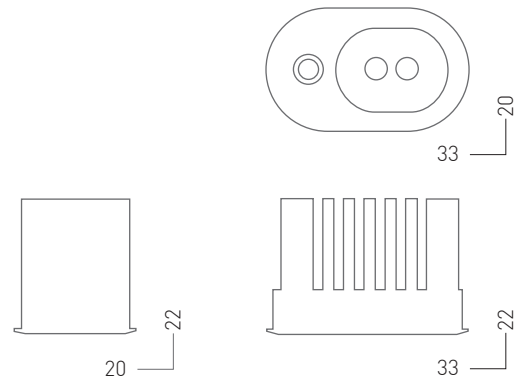

DATASHEET

KLKLED Duo EM is a new style of emergency light, designed from the LED up to have a smaller form factor than regular emergency lights

features

- Colour matched bezel
- Optically designed acrylic lens
- Large heat sink with excellent mass and surface areas for efficient heat dissipation
- Selectable red/green status indicator lights
- Integrated test switch
- Small designed form factor