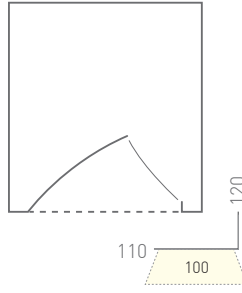

KAL100BMD-LEDoptek-20200331-01

DATASHEET

Direct	Ultra High Performance J6 Lensed Louvre			
Module Length ¹	7 cell module 280mm O/A ²			
Lumens	779			
Louvre Colour	White		Black	
Beam Angle	50°	80°	50°	80°
Delivered Lumens	712	707	684	649
Standard CRI	>90			
System Power	7 cell continuous module			
2700K	7.6			
3000K	7.2			
3500K	7.2			
4000K	6.6			
Control	non dim · DALI · Casambi · 0-10V · DMX			
Optics	Ultra High Performance - UHP-J6 50° & 80°			
Finish	white/black/silver powder coat standard · custom powder coat · clear anodised			
Weight/Pack Size	5.8kg/m - 167 x 189 x (l+100mm)			
Mounting	wire suspended · rod suspended · surface mount bracket · wall mount bracket			
Accessories	mitred bends · T-joins · sensors · emergency recessed LED · others available			
Luminaire Length	Minimum length 420mm with remote gear, lengths over 670mm have integral gear.			

1: photometric file length based on luminous opening
 2: minimum 30mm blank cover at ends, can be run continuously

DATASHEET

KLIKLED⁺

DIRECT	Asymmetric Wall Washer				
LED lumens/m	1000	1500	2250	3350	4500
Delivered Lumens/m	800	1200	1800	2492	3600
Standard CRI	>90				
System W/m					
2700K	10.8	17.3	24.8	36	43.2
3000K	9.1	15.8	23.5	34.5	41
3500K	9.1	15.8	23.4	34.5	41
4000K	9.7	14	22.7	33.4	38.9
Other LED Options	5000K · RGBW · tuneable white · cyanosis · high CRI 98 R9 > 80				
Control	non dim · DALI · Casambi · 0-10V · DMX				
Optics	Asymmetric Wall Washer				
Finish	white/black/silver powder coat standard · custom powder coat · clear anodised				
Weight/Pack Size	5.8kg/m - 167 x 189 x (l+100mm)				
Mounting	wire suspended · rod suspended · surface mount bracket · wall mount bracket				
Accessories	mitred bends · T-joints · sensors · emergency recessed LED · others available				
Luminaire Length	any length over 500mm with min 30mm cover at each end plate				