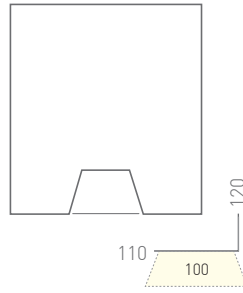

DATASHEET

KLIKLED⁺

Direct	LEDoptek				
LED lumens/m	1000	1500	2250	3350	4500
Delivered Lumens/m	730	1095	1643	2274	3285
Standard CRI	>90				
System W/m					
2700K	10.8	17.3	24.8	36	43.2
3000K	9.1	15.8	23.5	34.5	41
3500K	9.1	15.8	23.4	34.5	41
4000K	9.7	14	22.7	33.4	38.9
Other LED Options	5000K · RGBW · tuneable white · cyanosis · high CRI 98 R9 > 80				
Control	non dim · DALI · Casambi · 0-10V · DMX				
Optics	LEDoptek - symmetric				
Finish	white/black/silver powder coat standard · custom powder coat · clear anodised				
Weight/Pack Size	5.8kg/m - 167 x 189 x (L+100mm)				
Mounting	wire suspended · rod suspended · surface mount bracket · wall mount bracket				
Accessories	mitred bends · T-joins · sensors · emergency recessed LED · others available				
Luminaire Length	any length over 500mm with fully illuminated diffuser				

KAL100BMD-LEDoptek-20200331-01

DATASHEET

Direct	Ultra High Performance J6 Lensed Louvre			
Module Length ¹	7 cell module 280mm O/A ²			
Lumens	779			
Louvre Colour	White		Black	
Beam Angle	50°	80°	50°	80°
Delivered Lumens	712	707	684	649
Standard CRI	>90			
System Power	7 cell continuous module			
2700K	7.6			
3000K	7.2			
3500K	7.2			
4000K	6.6			
Control	non dim · DALI · Casambi · 0-10V · DMX			
Optics	Ultra High Performance - UHP-J6 50° & 80°			
Finish	white/black/silver powder coat standard · custom powder coat · clear anodised			
Weight/Pack Size	5.8kg/m - 167 x 189 x (l+100mm)			
Mounting	wire suspended · rod suspended · surface mount bracket · wall mount bracket			
Accessories	mitred bends · T-joins · sensors · emergency recessed LED · others available			
Luminaire Length	Minimum length 420mm with remote gear, lengths over 670mm have integral gear.			