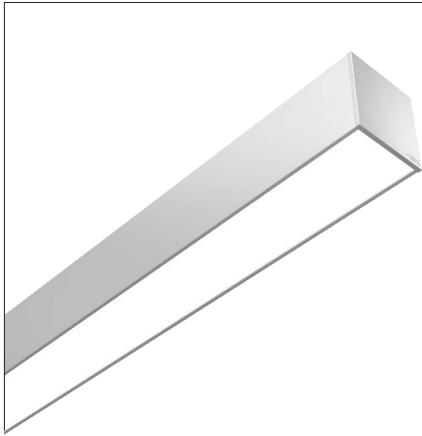

DATASHEET

KLIKLED⁺

Direct	LEDoptek				
LED lumens/m	1000	1500	2250	3350	4500
Delivered Lumens/m	730	1095	1643	2274	3285
Standard CRI	>90				
System W/m					
2700K	10.8	17.3	24.8	36	43.2
3000K	9.1	15.8	23.5	34.5	41
3500K	9.1	15.8	23.4	34.5	41
4000K	9.7	14	22.7	33.4	38.9
Other LED Options	5000K · RGBW · tuneable white · cyanosis · high CRI 98 R9 > 80				
Control	non dim · DALI · Casambi · 0-10V · DMX				
Optics	LEDoptek - symmetric				
Finish	white/black/silver powder coat standard · custom powder coat · clear anodised				
Weight/Pack Size	5.8kg/m - 167 x 189 x (L+100mm)				
Mounting	wire suspended · rod suspended · surface mount bracket · wall mount bracket				
Accessories	mitred bends · T-joins · sensors · emergency recessed LED · others available				
Luminaire Length	any length over 500mm with fully illuminated diffuser				

KAL100BMD-LEDoptek-20200331-01

DATASHEET

Direct	Ultra High Performance J6 Lensed Louvre			
Module Length ¹	7 cell module 280mm O/A ²			
Lumens	779			
Louvre Colour	White		Black	
Beam Angle	50°	80°	50°	80°
Delivered Lumens	712	707	684	649
Standard CRI	>90			
System Power	7 cell continuous module			
2700K	7.6			
3000K	7.2			
3500K	7.2			
4000K	6.6			
Control	non dim · DALI · Casambi · 0-10V · DMX			
Optics	Ultra High Performance - UHP-J6 50° & 80°			
Finish	white/black/silver powder coat standard · custom powder coat · clear anodised			
Weight/Pack Size	5.8kg/m - 167 x 189 x (l+100mm)			
Mounting	wire suspended · rod suspended · surface mount bracket · wall mount bracket			
Accessories	mitred bends · T-joins · sensors · emergency recessed LED · others available			
Luminaire Length	Minimum length 420mm with remote gear, lengths over 670mm have integral gear.			