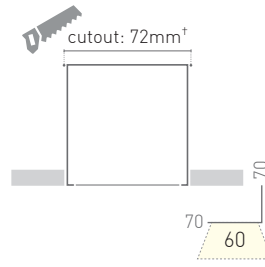

*cut out length = O/A length + 2mm

Direct	LEDmikro					
	LED lumens/m	1000	1500	2250	3350	4500
Delivered Lumens/m	767	1185	1732	2690	3472	
Standard CRI	>90					
System W/m						
2700K	10.8	17.3	24.8	36	43.2	
3000K	9.1	15.8	23.5	34.5	41	
3500K	9.1	15.8	23.4	34.5	41	
4000K	9.7	14	22.7	33.4	38.9	
Other LED Options	5000K · RGBW · tuneable white · cyanosis · high CRI 98 R9 > 80					
Control	non dim · DALI · Casambi · 0-10V · DMX					
Optics	LEDmikro					
Finish	white/black/silver powder coat standard · custom powder coat · clear anodised					
Weight/Pack Size	4.1kg/m - 127 x 159 x (+100mm)					
Mounting	direct fix to overhead structure					
Accessories	mitred bends · T-joins · sensors · emergency recessed LED · others available					
Luminaire Length	any length over 500mm with fully illuminated diffuser					

KAL060BXDRT-LEDmikro-20220404