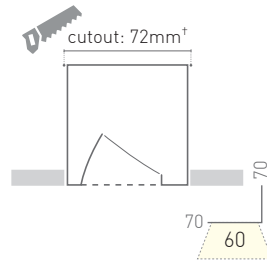

KAL060BXDRT-LEDmikro-20220404

†cut out length = O/A length + 2mm

Direct	Ultra High Performance J6 Lensed Louvre			
Module Length <sup>1</sup>	7 cell module 280mm O/A <sup>2</sup>			
Lumens	779			
Louvre Colour	White		Black	
Beam Angle	50°	80°	50°	80°
Delivered Lumens	712	707	684	649
Standard CRI	>90			
<b>System Power</b>	7 cell continuous module			
2700K	7.6			
3000K	7.2			
3500K	7.2			
4000K	6.6			
<b>Control</b>	non dim · DALI · Casambi · 0-10V · DMX			
<b>Optics</b>	Ultra High Performance - UHP-J6 50° & 80°			
<b>Finish</b>	white/black/silver powder coat standard · custom powder coat · clear anodised			
<b>Weight/Pack Size</b>	4.1kg/m - 127 x 159 x (l+100mm)			
<b>Mounting</b>	direct fix to overhead structure			
<b>Accessories</b>	mitred bends · T-joins · sensors · emergency recessed LED · others available			
<b>Luminaire Length</b>	Minimum length 420mm with remote gear, lengths over 670mm have integral gear.			

1: photometric file length based on luminous opening

2: minimum 30mm blank cover at ends, can be run continuously

\*cut out length = O/A length + 2mm

DIRECT	Asymmetric Wall Washer				
LED lumens/m	1000	1500	2250	3350	4500
Delivered Lumens/m	760	1140	1710	2368	3420
Standard CRI	>90				
<b>System W/m</b>					
2700K	10.8	17.3	24.8	36	43.2
3000K	9.1	15.8	23.5	34.5	41
3500K	9.1	15.8	23.4	34.5	41
4000K	9.7	14	22.7	33.4	38.9
<b>Other LED Options</b>	5000K · RGBW · tuneable white · cyanosis · high CRI 98 R9 > 80				
<b>Control</b>	non dim · DALI · Casambi · 0-10V · DMX				
<b>Optics</b>	Asymmetric Wall Washer				
<b>Finish</b>	white/black/silver powder coat standard · custom powder coat · clear anodised				
<b>Weight/Pack Size</b>	4.1kg/m - 127 x 159 x (L+100mm)				
<b>Mounting</b>	direct fix to overhead structure				
<b>Accessories</b>	mitred bends · T-joins · sensors · emergency recessed LED · others available				
<b>Luminaire Length</b>	any length over 500mm with min 30mm cover at each end plate				