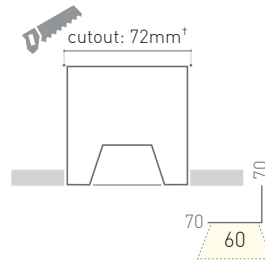

KAL060BXDRT-LEDmikro-20220404

†cut out length = O/A length + 2mm

Direct	Ultra High Performance J6 Lensed Louvre			
Module Length <sup>1</sup>	7 cell module 280mm O/A <sup>2</sup>			
Lumens	779			
Louvre Colour	White		Black	
Beam Angle	50°	80°	50°	80°
Delivered Lumens	712	707	684	649
Standard CRI	>90			
<b>System Power</b>	7 cell continuous module			
2700K	7.6			
3000K	7.2			
3500K	7.2			
4000K	6.6			
<b>Control</b>	non dim · DALI · Casambi · 0-10V · DMX			
<b>Optics</b>	Ultra High Performance - UHP-J6 50° & 80°			
<b>Finish</b>	white/black/silver powder coat standard · custom powder coat · clear anodised			
<b>Weight/Pack Size</b>	4.1kg/m - 127 x 159 x (l+100mm)			
<b>Mounting</b>	direct fix to overhead structure			
<b>Accessories</b>	mitred bends · T-joins · sensors · emergency recessed LED · others available			
<b>Luminaire Length</b>	Minimum length 420mm with remote gear, lengths over 670mm have integral gear.			

1: photometric file length based on luminous opening

2: minimum 30mm blank cover at ends, can be run continuously

\*cut out length = O/A length + 2mm

DIRECT	Asymmetric Wall Washer				
LED lumens/m	1000	1500	2250	3350	4500
Delivered Lumens/m	760	1140	1710	2368	3420
Standard CRI	>90				
<b>System W/m</b>					
2700K	10.8	17.3	24.8	36	43.2
3000K	9.1	15.8	23.5	34.5	41
3500K	9.1	15.8	23.4	34.5	41
4000K	9.7	14	22.7	33.4	38.9
<b>Other LED Options</b>	5000K · RGBW · tuneable white · cyanosis · high CRI 98 R9 > 80				
<b>Control</b>	non dim · DALI · Casambi · 0-10V · DMX				
<b>Optics</b>	Asymmetric Wall Washer				
<b>Finish</b>	white/black/silver powder coat standard · custom powder coat · clear anodised				
<b>Weight/Pack Size</b>	4.1kg/m - 127 x 159 x (L+100mm)				
<b>Mounting</b>	direct fix to overhead structure				
<b>Accessories</b>	mitred bends · T-joins · sensors · emergency recessed LED · others available				
<b>Luminaire Length</b>	any length over 500mm with min 30mm cover at each end plate				