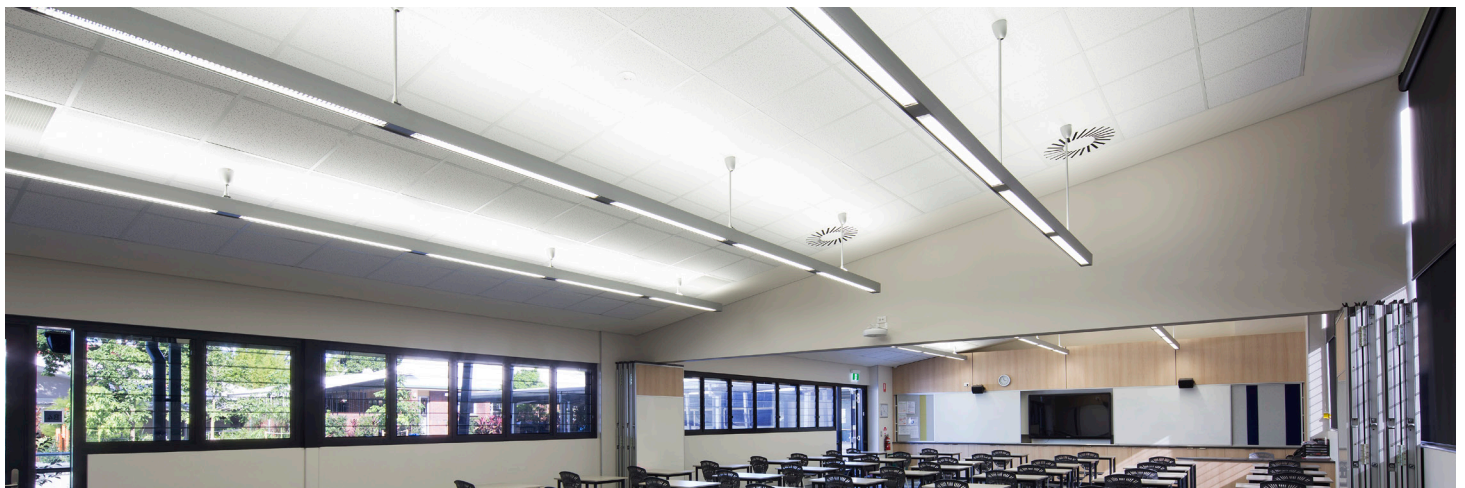

Direct	LEDoptek					
LED lumens/m	-	1000	1500	2250	3350	4500
Delivered Lumens/m	-	650	975	1463	2178	2925
Standard CRI	>90					
Indirect						
LED lumens/m	500	1000	1500	2250	3350	-
Delivered Lumens/m	410	820	1230	1845	2555	-
Standard CRI	>90					
System W/m						
2700K	4.6	10.8	17.3	24.8	36	43.2
3000K	4.4	9.1	15.8	23.5	34.5	41
3500K	4.3	9.1	15.8	23.4	34.5	41
4000K	4.2	9.7	14	22.7	33.4	38.9
Other LED Options	5000K · RGBW · tuneable white · cyanosis · high CRI 98 R9 > 80					
Control	non dim · DALI · Casambi · 0-10V · DMX					
Optics	LEDoptek - symmetric (direct) · LEDoptek - symmetric (indirect)					
Finish	white/black/silver powder coat standard · custom powder coat · clear anodised					
Weight/Pack Size	5.0kg/m - 127 x 159 x (l+100mm)					
Mounting	wire suspended · rod suspended · surface mount bracket · wall mount bracket					
Accessories	mitred bends · T-joints · sensors · emergency recessed LED · others available					
Luminaire Length	any length over 500mm with fully illuminated diffuser					

KAL060BMDI-LEDoptek-20200518-01