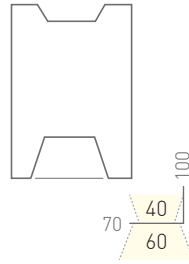

DATASHEET

Direct	Ultra High Performance J6 Lensed Louvre				
Module Length¹	7 cell module 280mm O/A²				
Lumens	779				
Louvre Colour	White		Black		
Beam Angle	50°	80°	50°	80°	
Delivered Lumens	712	707	684	649	
Standard CRI	>90				
System Power	7 cell continuous module				
2700K	7.6				
3000K	7.2				
3500K	7.2				
4000K	6.6				
Indirect	LEDoptek				
LED lumens/m	500	1000	1500	2250	3350
Delivered Lumens/m	410	820	1230	1845	2555
Standard CRI	>90				
System W/m					
2700K	4.6	10.8	17.3	24.8	36
3000K	4.1	8.4	14.6	23.5	34.5
3500K	4.3	9.1	15.8	23.4	34.5
4000K	4.2	9.7	14.0	22.7	33.4
Control	non dim · DALI · Casambi · 0-10V · DMX				
Optics	Ultra High Performance - UHP-J6 50° & 80° · LEDoptek - symmetric (indirect)				
Finish	white/black/silver powder coat standard · custom powder coat · clear anodised				
Weight/Pack Size	5.8kg/m - 147 x 179 x (l+100mm)				
Mounting	wire suspended · rod suspended · surface mount bracket · wall mount bracket				
Accessories	mitred bends · T-joins · sensors · emergency recessed LED · others available				
Luminaire Length	Minimum length 420mm with remote gear, lengths over 670mm have integral gear.				

1: photometric file length based on luminous opening

2: minimum 30mm blank cover at ends, can be run continuously