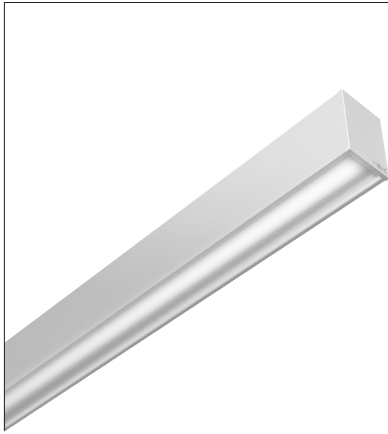

DATASHEET

KLIKLED⁺

Direct	LEDmikro					
LED lumens/m	-	1000	1500	2250	3350	4500
Delivered Lumens/m	-	788	1212	1847	2723	3507
Standard CRI	>90					
Indirect						
LED lumens/m	500	1000	1500	2250	3350	-
Delivered Lumens/m	410	820	1230	1845	2555	-
Standard CRI	>90					
System W/m						
2700K	4.6	10.8	17.3	24.8	36	43.2
3000K	4.4	9.1	15.8	23.5	34.5	41
3500K	4.3	9.1	15.8	23.4	34.5	41
4000K	4.2	9.7	14	22.7	33.4	38.9
Other LED Options	5000K · RGBW · tuneable white · cyanosis · high CRI 98 R9 > 80					
Control	non dim · DALI · Casambi · 0-10V · DMX					
Optics	LEDmikro (direct) · LEDoptek - symmetric (indirect)					
Finish	white/black/silver powder coat standard · custom powder coat · clear anodised					
Weight/Pack Size	5.0kg/m - 127 x 159 x (l+100mm)					
Mounting	wire suspended · rod suspended · surface mount bracket · wall mount bracket					
Accessories	mitred bends · T-joints · sensors · emergency recessed LED · others available					
Luminaire Length	any length over 500mm with fully illuminated diffuser					

KAL060BMDI-LEDmikro-20220404-01