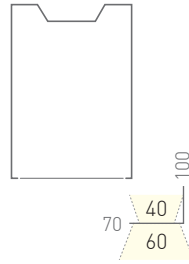

DATASHEET

KLIKLED⁺

Direct	LEDmikro					
LED lumens/m	-	1000	1500	2250	3350	4500
Delivered Lumens/m	-	788	1212	1847	2723	3507
Standard CRI	>90					
Indirect						
LED lumens/m	500	1000	1500	2250	3350	-
Delivered Lumens/m	410	820	1230	1845	2555	-
Standard CRI	>90					
System W/m						
2700K	4.6	10.8	17.3	24.8	36	43.2
3000K	4.4	9.1	15.8	23.5	34.5	41
3500K	4.3	9.1	15.8	23.4	34.5	41
4000K	4.2	9.7	14	22.7	33.4	38.9
Other LED Options	5000K · RGBW · tuneable white · cyanosis · high CRI 98 R9 > 80					
Control	non dim · DALI · Casambi · 0-10V · DMX					
Optics	LEDmikro (direct) · LEDoptek - symmetric (indirect)					
Finish	white/black/silver powder coat standard · custom powder coat · clear anodised					
Weight/Pack Size	5.0kg/m - 127 x 159 x (l+100mm)					
Mounting	wire suspended · rod suspended · surface mount bracket · wall mount bracket					
Accessories	mitred bends · T-joints · sensors · emergency recessed LED · others available					
Luminaire Length	any length over 500mm with fully illuminated diffuser					

KAL060BMDI-LEDmikro-20220404-01