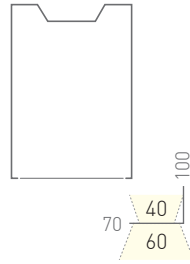

DATASHEET

Direct	LEDoptek					
LED lumens/m	-	1000	1500	2250	3350	4500
Delivered Lumens/m	-	650	975	1463	2178	2925
Standard CRI	>90					
Indirect						
LED lumens/m	500	1000	1500	2250	3350	-
Delivered Lumens/m	410	820	1230	1845	2555	-
Standard CRI	>90					
System W/m						
2700K	4.6	10.8	17.3	24.8	36	43.2
3000K	4.4	9.1	15.8	23.5	34.5	41
3500K	4.3	9.1	15.8	23.4	34.5	41
4000K	4.2	9.7	14	22.7	33.4	38.9
Other LED Options	5000K · RGBW · tuneable white · cyanosis · high CRI 98 R9 > 80					
Control	non dim · DALI · Casambi · 0-10V · DMX					
Optics	LEDoptek - symmetric (direct) · LEDoptek - symmetric (indirect)					
Finish	white/black/silver powder coat standard · custom powder coat · clear anodised					
Weight/Pack Size	5.0kg/m - 127 x 159 x (l+100mm)					
Mounting	wire suspended · rod suspended · surface mount bracket · wall mount bracket					
Accessories	mitred bends · T-joints · sensors · emergency recessed LED · others available					
Luminaire Length	any length over 500mm with fully illuminated diffuser					