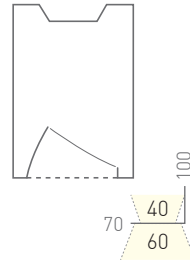

1: photometric file length based on luminous opening

2: minimum 30mm blank cover at ends, can be run continuously

DATASHEET

KLIKLED⁺

DIRECT	Asymmetric Wall Washer					
LED lumens/m	-	1000	1500	2250	3350	4500
Delivered Lumens/m	-	760	1140	1710	2368	3420
Standard CRI	>90					
INDIRECT	LEDoptek - symmetrical					
LED lumens/m	500	1000	1500	2250	3350	-
Delivered Lumens/m	410	820	1230	1845	2555	-
Standard CRI	>90					
System W/m						
2700K	4.6	10.8	17.3	24.8	36	43.2
3000K	4.4	9.1	15.8	23.5	34.5	41
3500K	4.3	9.1	15.8	23.4	34.5	41
4000K	4.2	9.7	14	22.7	33.4	38.9
Other LED Options	5000K · RGBW · tuneable white · cyanosis · high CRI 98 R9 > 80					
Control	non dim · DALI · Casambi · 0-10V · DMX					
Optics	Asymmetric Wall Washer (direct) · LEDoptek - symmetric (indirect)					
Finish	white/black/silver powder coat standard · custom powder coat · clear anodised					
Weight/Pack Size	5.0kg/m - 127 x 159 x (l+100mm)					
Mounting	wire suspended · rod suspended · surface mount bracket · wall mount bracket					
Accessories	mitred bends · T-joints · sensors · emergency recessed LED · others available					
Luminaire Length	any length over 500mm with min 30mm cover at each end plate					