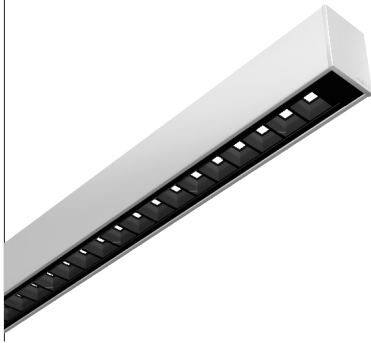

DATASHEET

Direct	Ultra High Performance J6 Lensed Louvre				
Module Length¹	7 cell module 280mm O/A²				
Lumens	779				
Louvre Colour	White		Black		
Beam Angle	50°	80°	50°	80°	
Delivered Lumens	712	707	684	649	
Standard CRI	>90				
System Power	7 cell continuous module				
2700K	7.6				
3000K	7.2				
3500K	7.2				
4000K	6.6				
Indirect	LEDoptek				
LED lumens/m	500	1000	1500	2250	3350
Delivered Lumens/m	410	820	1230	1845	2555
Standard CRI	>90				
System W/m					
2700K	4.6	10.8	17.3	24.8	36
3000K	4.1	8.4	14.6	23.5	34.5
3500K	4.3	9.1	15.8	23.4	34.5
4000K	4.2	9.7	14.0	22.7	33.4
Control	non dim · DALI · Casambi · 0-10V · DMX				
Optics	Ultra High Performance - UHP-J6 50° & 80° · LEDoptek - symmetric (indirect)				
Finish	white/black/silver powder coat standard · custom powder coat · clear anodised				
Weight/Pack Size	5.8kg/m - 147 x 179 x (l+100mm)				
Mounting	wire suspended · rod suspended · surface mount bracket · wall mount bracket				
Accessories	mitred bends · T-joins · sensors · emergency recessed LED · others available				
Luminaire Length	Minimum length 420mm with remote gear, lengths over 670mm have integral gear.				

1: photometric file length based on luminous opening

2: minimum 30mm blank cover at ends, can be run continuously