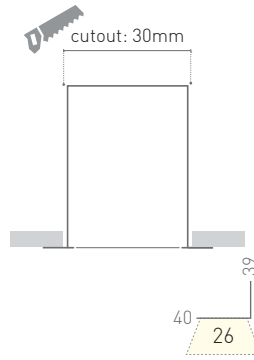

DATASHEET

cut out length = O/A length (inc flange) - 6mm

KLIKLED⁺

DIRECT	LEDoptek			
LED lumens/m	500	1000	1500	2250
Delivered Lumens/m ¹	320	640	960	1440
Standard CRI	>80			
System W/m				
2700K	4	8	13	21.7
3000K	4	7.9	12.5	21.7
3500K	4	7.6	12	20
4000K	4	7.7	12	19.6
Other LED Options	5000K · RGBW · tuneable white · cyanosis · high CRI 98 R9 > 80			
Control (Remote)²	non dim · DALI · Casambi · 0-10V · DMX (RGBW only)			
Optics	LEDoptek - symmetrical			
Finish	white/black/silver powder coat standard · custom powder coat · clear anodised			
Weight/Pack Size	1kg/m - 70 x 70 x (L + 200mm)			
Mounting	recessed bracket mount			
Accessories	mitred bends · T-joins			
Luminaire Length	any length over 500mm with fully illuminated diffuser			

1. Lumens/m based on 4000K LED strip

2. Control gear remote to luminaire - Does not fit through cut-out