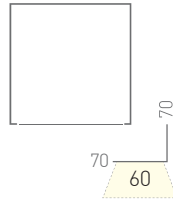

## DATASHEET

KLIKLED<sup>+</sup>

Direct	AKWASEAL				
LED lumens/m	1000	1500	2250	3350	4500
Delivered Lumens/m	680	1020	1530	2119	3060
Standard CRI	>90				
System W/m	L70 B10 - 130,000 hrs				
2700K	10.8	17.3	24.8	36	43.2
3000K	9.1	15.8	23.5	34.5	41
3500K	9.1	15.8	23.4	34.5	41
4000K	9.7	14	22.7	33.4	38.9
<b>Other LED Options</b>	5000K · RGBW · tuneable white · cyanosis · high CRI 98 R9 > 80				
<b>Control</b>	non dim · DALI · Casambi · DMX*				
<b>Optics</b>	AKWASEAL - symmetrical				
<b>Finish</b>	white/black/silver powder coat standard · custom powder coat				
<b>Weight/Pack Size</b>	4.1kg/m - 127 x 159 x (l+100mm)				
<b>Mounting</b>	wire suspended · rod suspended · surface mount bracket · wall mount bracket				
<b>Accessories</b>	mitred bends · T-joins · sensors · emergency recessed LED · others available				
<b>Luminaire Length</b>	any length over 500mm with fully illuminated diffuser				
<b>Circuit</b>	All power circuits based on 16A type C circuit breaker				